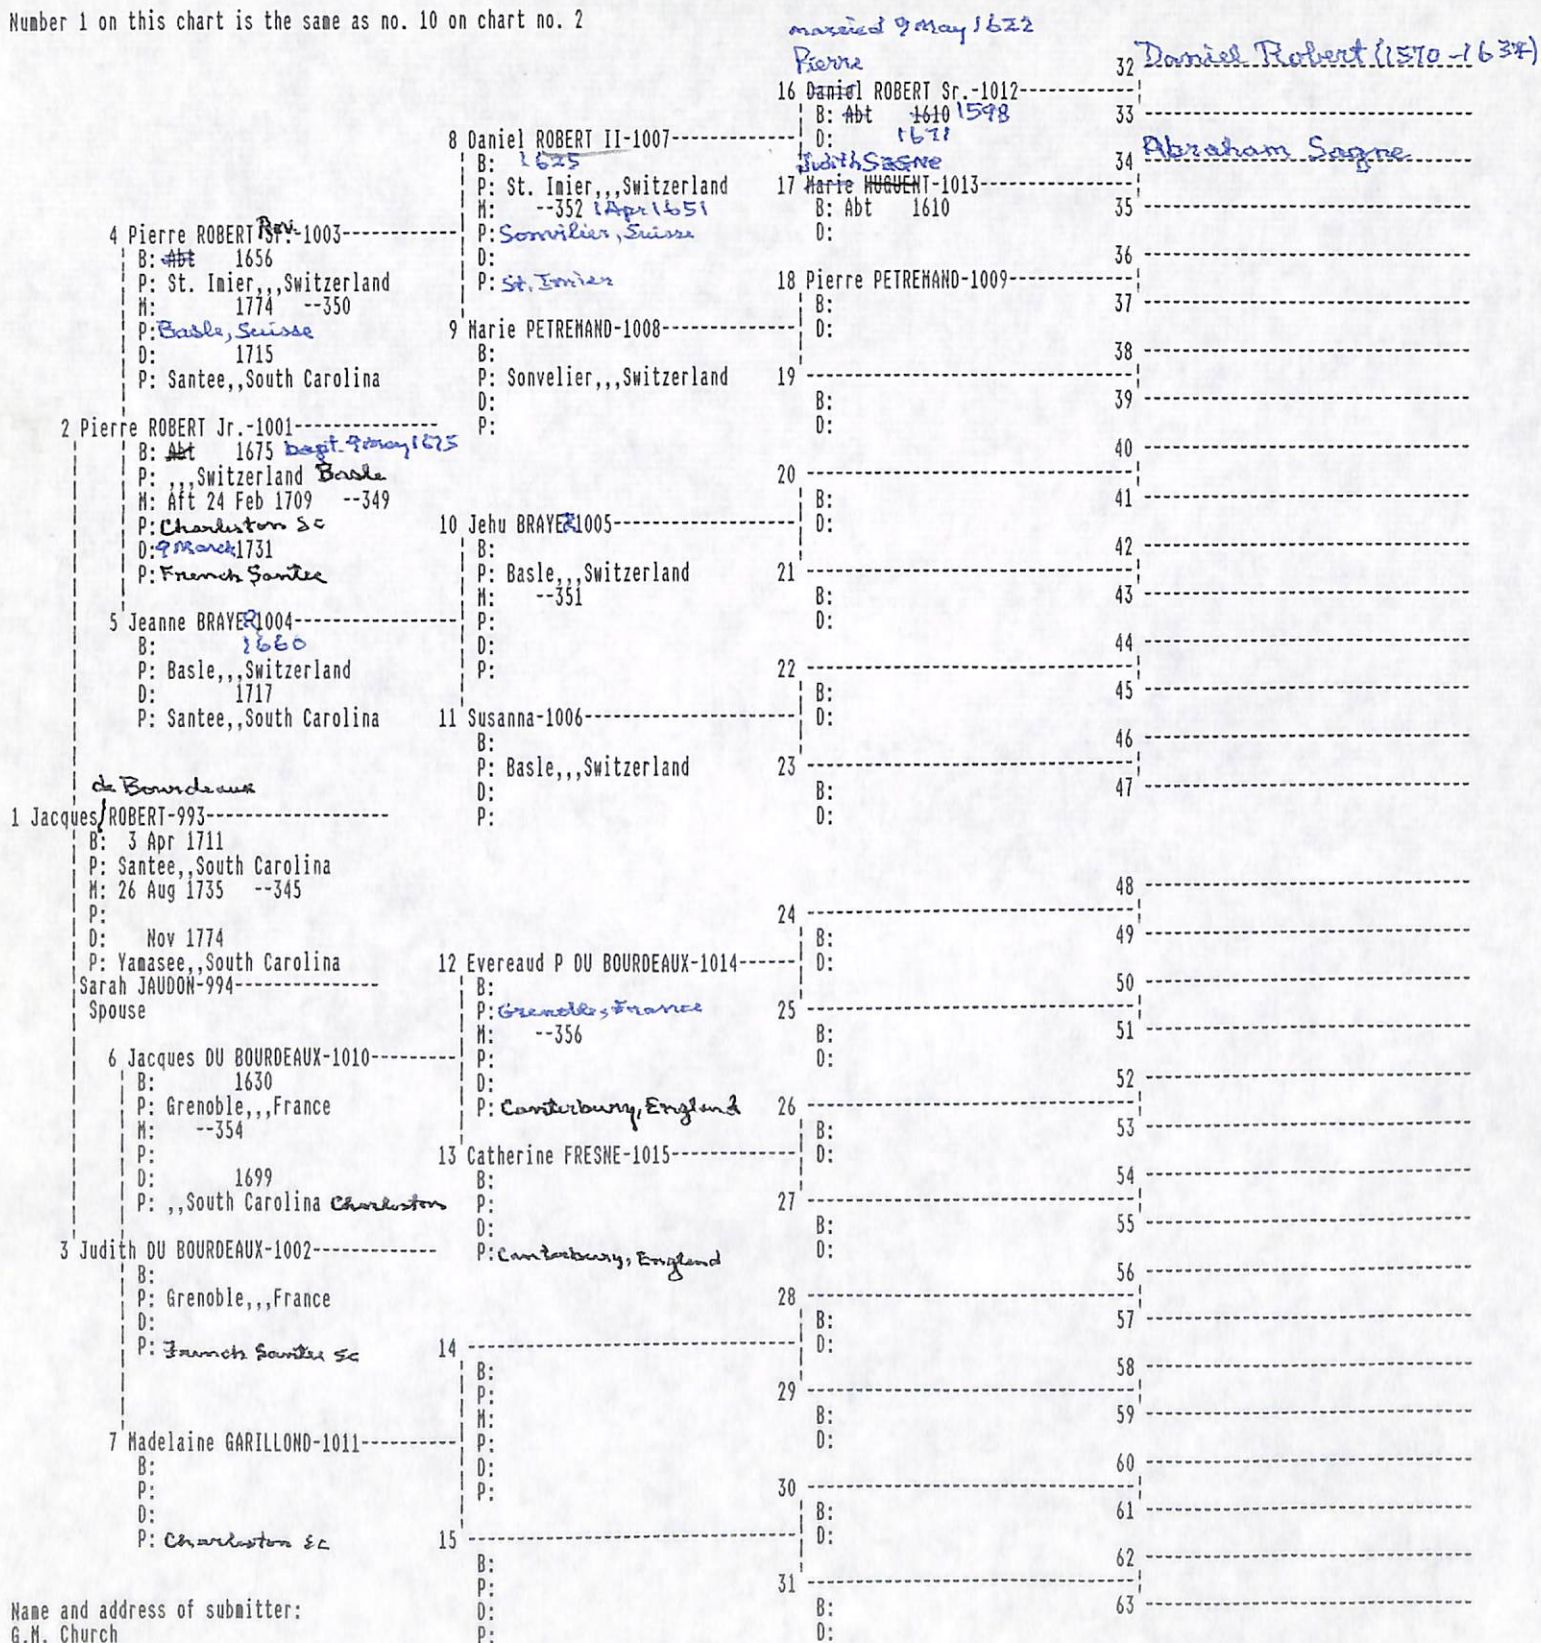

PEDIGREE CHART

9 Mar 1994

Chart no. 4

Number 1 on this chart is the same as no. 10 on chart no. 2

Name and address of submitter:
 G.M. Church
 PO Box 15
 Big Rapids
 Michigan 49307
 Phone: 616-796-7188

INDEX OF NAMES ON PEDIGREE CHART

9 Mar 1994

Page 1

Name	RIN	Born/ Chr	Died/ Bur	Chart Number	Person Number	Parent MRIN
,Susanna	1006			4	11	
BRAYER, Jeanne	1004	1660	1717	4	5	351
BRAYER, Jehu	1005			4	10	
DU BOURDEAUX, Evereaud Purcell	1014			4	12	
DU BOURDEAUX, Jacques	1010	1630	1699	4	6	356
DU BOURDEAUX, Judith	1002			4	3	354
FRESNE, Catherine	1015			4	13	
GARILLOND, Madelaine	1011			4	7	
HUGUENT, Marie	1013	1610		4	17	
PETREMAND, Marie	1008			4	9	353
PETREMAND, Pierre	1009			4	18	
ROBERT, Daniel II	1007			4	8	355
ROBERT, Daniel Sr.	1012	1610		4	16	
ROBERT, Jacques	993	1711	1774	4	1	349
ROBERT, Pierre Jr.	1001	1675	1731	4	2	350
ROBERT, Pierre Sr Rev.	1003	1656	1715	4	4	352